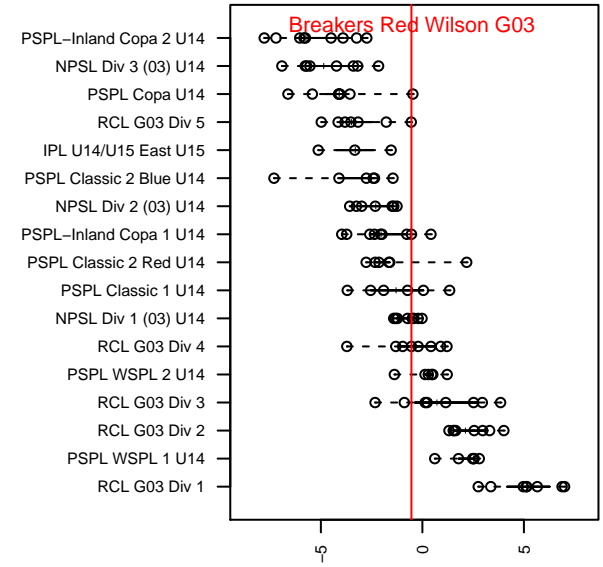

**attack and defense rating
relative to others at age
and all opponents in last 13 months**