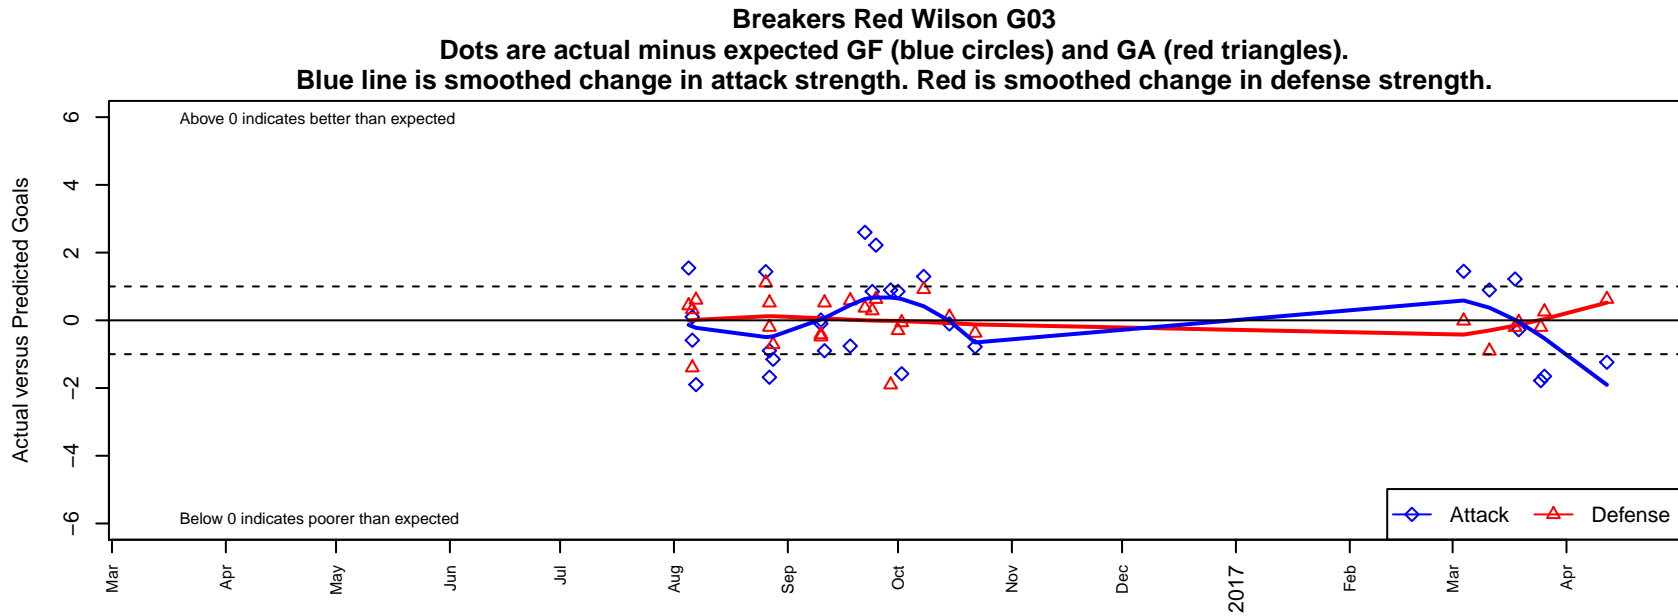

**attack and defense variance (black dot)
relative to other teams
and top 10 in region**

**attack and defense rating
relative to others at age
and all opponents in last 13 months**

Breakers Red Wilson G03

Breakers SC
Spokane, WA
G03 total strength=1143
attack=3.93 defense=2.74
fall league = PSPL–Inland Copa 1 U14
spr league = Spr PSPL Classic 1 East U14
notes= Wilson 2016

alt names used:
IEYSA Breakers FC – Red G03 T.Wilson
Breakers FC G03 Wilson
IEYSA Breakers FC – Red G03 T.Wilson
SPOKANE BREAKERS FC G03 WILSON RED
SPOKANE BREAKERS FCG03 WILSON RED
SPOKANE BREAKERS FC G03 WILSON RED

Venues played:
2016 Mt Hood Challenge U14 Bronze
2016 River City Challenge U14 (2003) U14
2016 Pend Orielle Cup U14/15 Silver
2016 PSPL–Inland Copa 1 U14
2016 Spr PSPL Classic 1 East U14